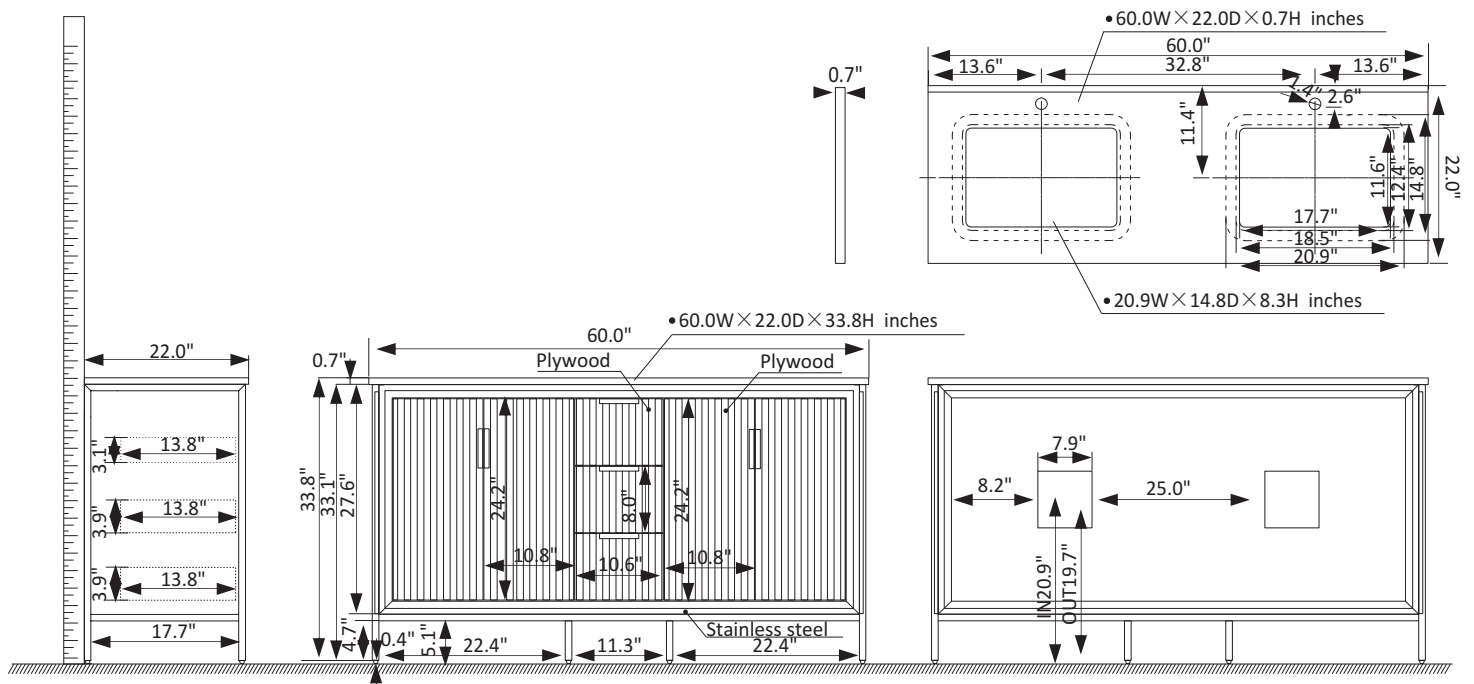

Vinnova Granada Vanity Collection 736060-WH-GW-NM

Features

- Rugged stainless-steel and plywood construction for exceptional sturdiness.
- Available in White, Paris Grey or Royal Blue finish to complement your décor.
- White composite grain stone countertop with natural veining for an elegant look.
- 4 Soft-Close Doors and 3 soft-close drawers corrugated door panel to hold towels and toiletries.
- Brushed gold-finish hardware lends a touch of style and opulence.
- White rectangular ceramic undermount sink with backsplash included.
- With the back panel
- Pre-drilled and designed for easy plumbing and faucet installation.

* Does not include faucet, drain assembly, or P-trap